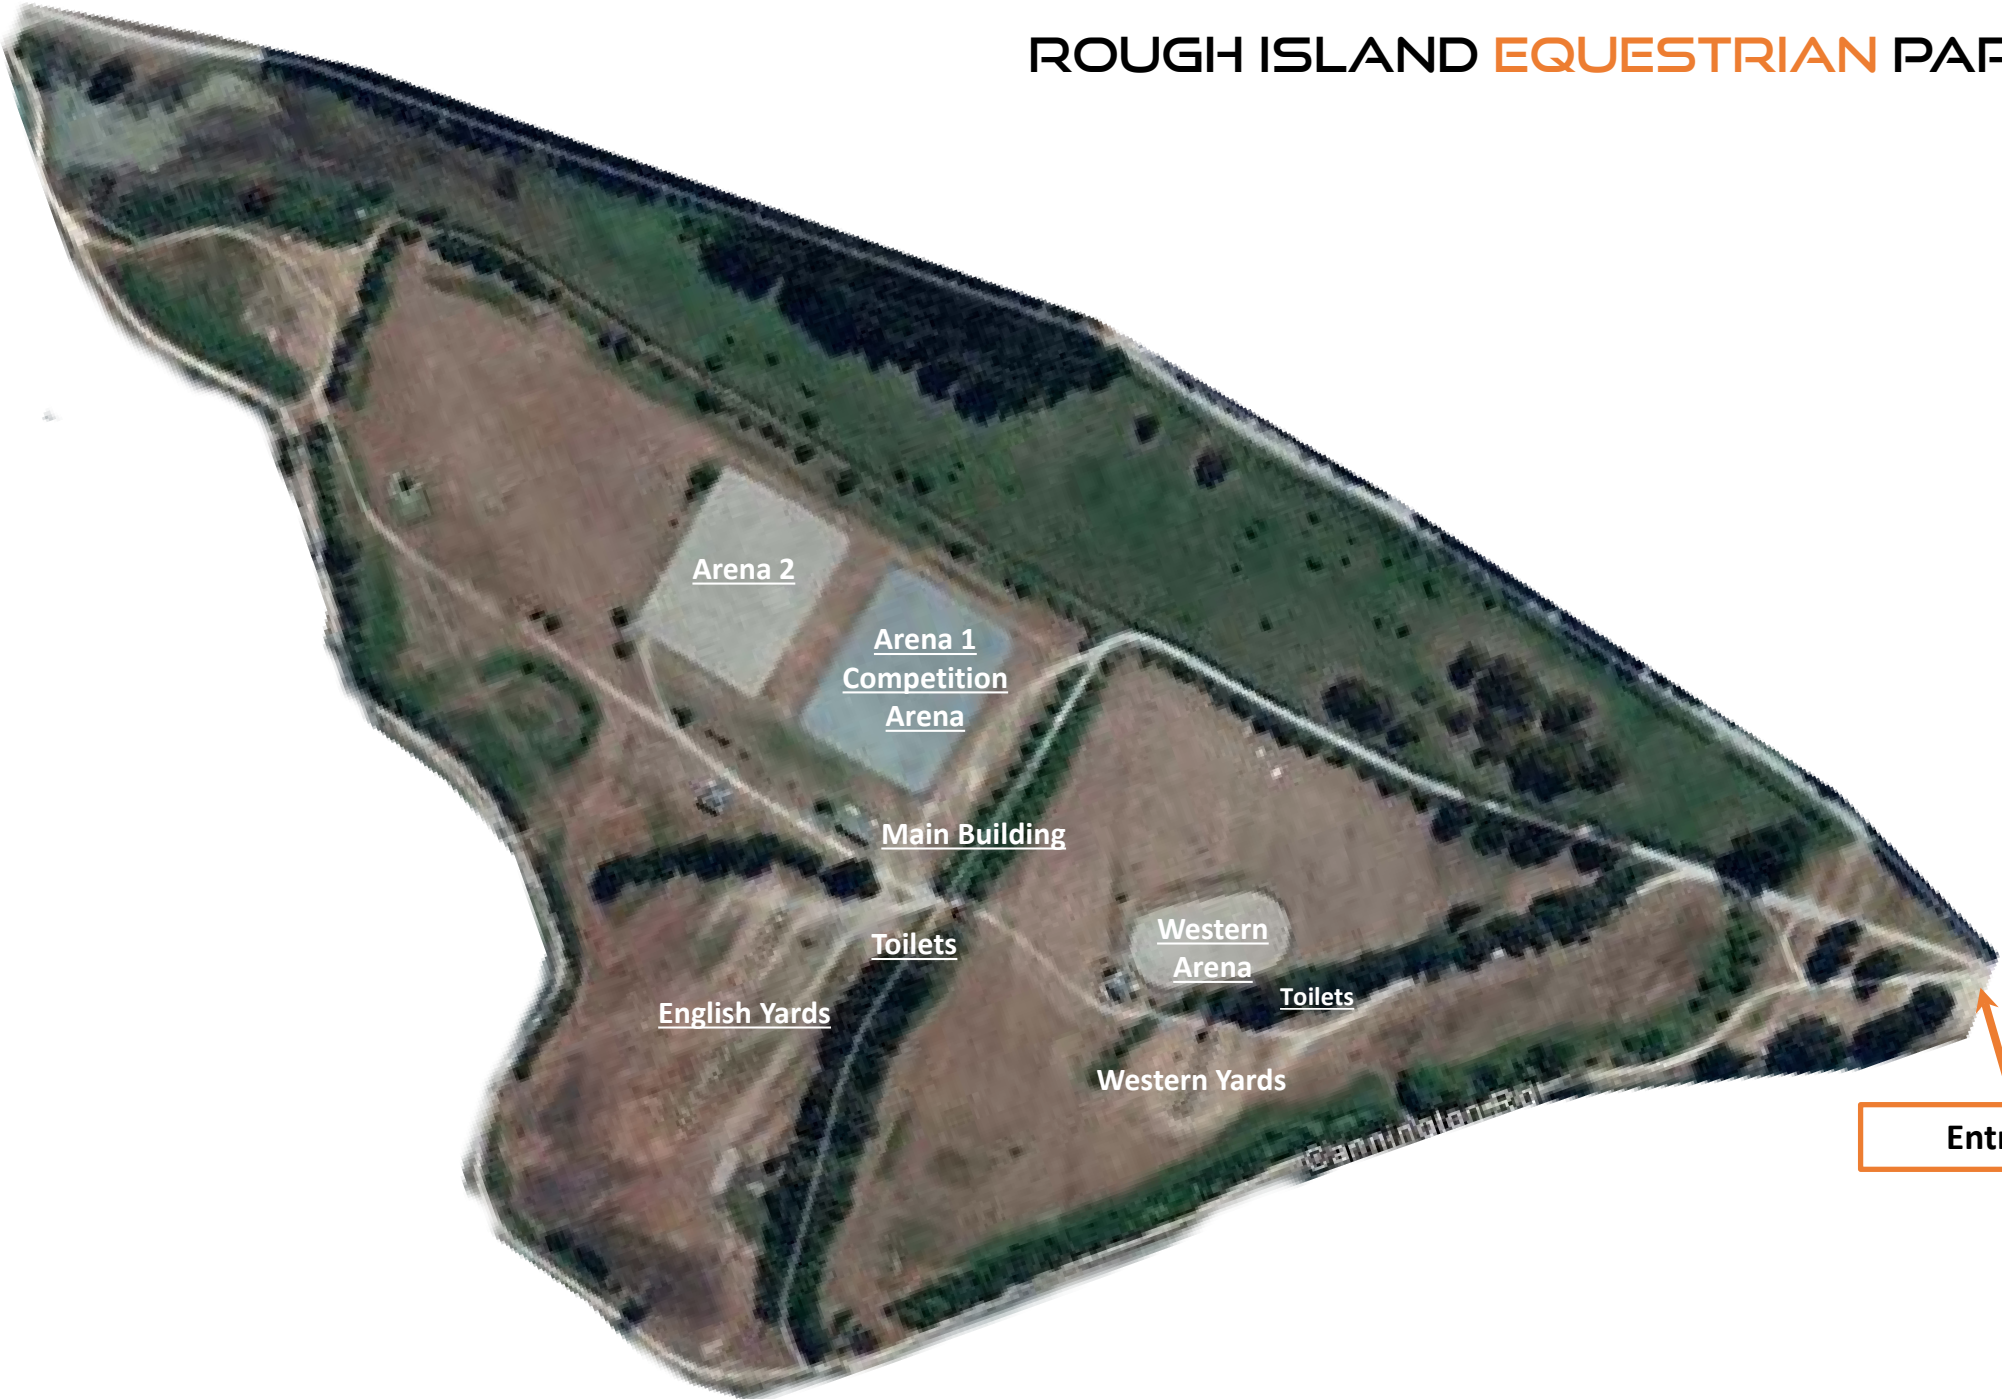

Image © 2018 DigitalGlobe

Google Earth

Image © 2018 DigitalGlobe

Google Earth

ROUGH ISLAND EQUESTRIAN PARK

Arena 2

Arena 1
Competition
Arena

Main Building

Toilets

English Yards

Western
Arena

Toilets

Western Yards

Cannington Rd

Entrance